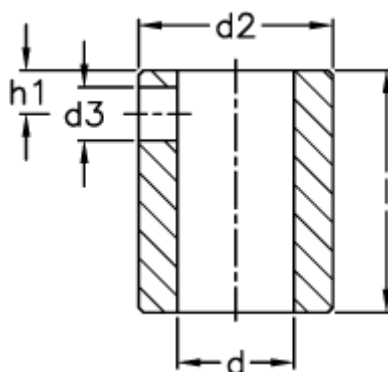

Article number: 2307085960

Description: E+G Reduction sleeve CE.85960
RB51-12

Measures

$d2 f7 = 14$
 $d3 = 4.25$
 $d H7 = 12$
 $h1 = 3.5$
 $l = 20$